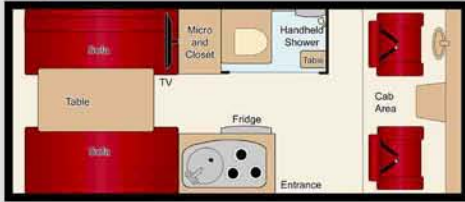

DELUXE GAS CAMPER VAN

All of our RV's give you the comforts of home while enjoying the great outdoors!

The Deluxe Camper Van offers you all the amenities and comforts that you will need on your journey, whether it be while exploring the open country or the inner-city. This compact, standard body van measures in at just over 20 feet long, giving you the maneuverability you desire.