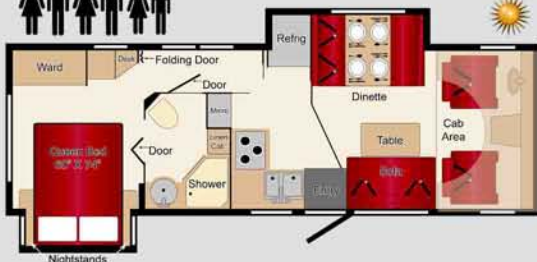

31' CLASS C GAS MOTORHOME

Thanks to our 31' motorhome's clever design, there's enough space for everyone to have their own but, it's also cozy enough to spend time with loved ones. That makes for a peaceful happy family. This is our largest class C model and is loaded with features and ready to go.