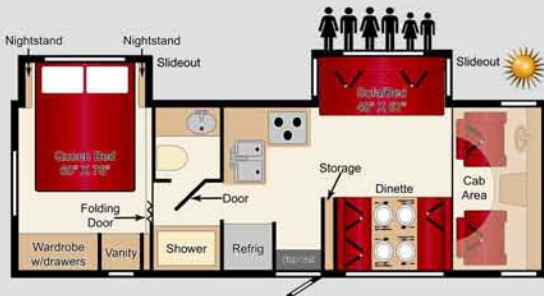

29' CLASS C GAS MOTORHOME

An expanded living area is one of the highlights of this unit. Our double slide model features a rear walk-around queen size bed, an overhead bed plus the convertible couch and dinette offer extensive sleeping capacity. This vehicle also features large exterior basement style cargo areas for extra storage space. More space to relax in the great outdoors!