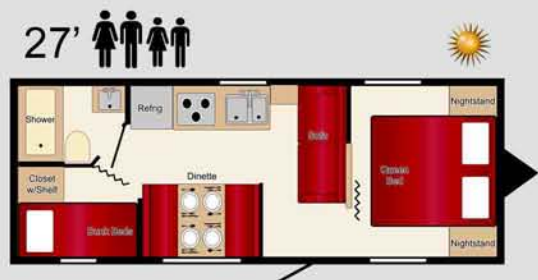

This convenience kit is standard equipment with all our R.V. rentals and includes:

- 3 pot set & pan, Corelle dishes, glassware, silverware, cooking utensils, mixing bowls, colander, juice jug, cone filter & coffee carafe, measuring cup, kettle, cutting board, tea towels, dishcloths, tablecloth, pot holders, clothesline, clothes hangers, butane lighter, toilet chemicals, RV toilet paper, flyswatter, cleaning items, bucket, dish detergent, cloth, pot scrubber, broom, dustpan, rubber gloves and more.