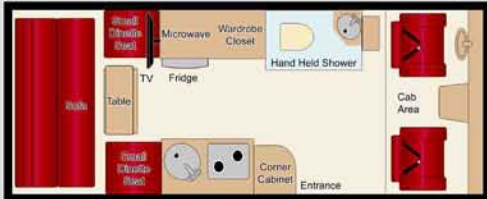

DIESEL MERCEDES CAMPER VAN

Our Diesel Mercedes Camper Van balances form with function. You have earned the right to discover what superior pleasure behind the wheel is all about. This unit has a Mercedes Benz Diesel 3L V6 engine on a Chrysler Sprinter chassis.