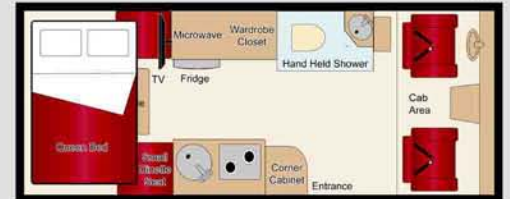

DIESEL MERCEDES CAMPER VAN

Our Diesel Mercedes Camper Van balances form with function. You have earned the right to discover what superior pleasure behind the wheel is all about. This unit has a Mercedes Benz Diesel 3L V6 engine on a Chrysler Sprinter chassis.