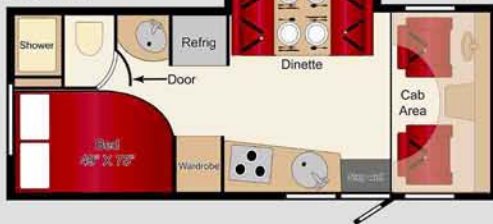

24' CLASS C DIESEL MOTORHOME

All the comforts of home are found in this compact unit with a slide-out. The Itasca Navion is everything a Class C motorhome should be: nimble, stylish and loaded with features. The Navion is built on the new Dodge Sprinter chassis with a power fuel efficient Mercedes-Benz turbo-diesel engine. Easy to drive. Ideal for a family of four.