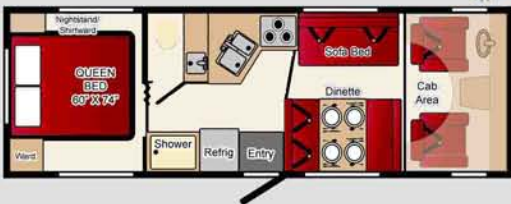

29' CLASS C GAS MOTORHOME-NO SLIDE

This motorhome is another one of our park it and your set models. No slides to put out but, still loads of space for the large family. Freedom to go where you want to go, stay where you want to stay and do it in style and comfort. Amenities that bring ease and comfort to your travels. Feed your appetite for fun and adventure in our Jamboree 29' model!