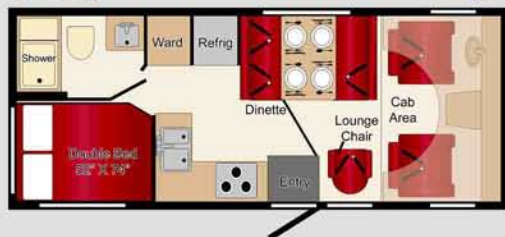

24' CLASS C GAS MOTORHOME-NO SLIDE

Great for a family of 4 - 5. The interior of our Jamboree features comfy furniture and beautiful cabinetry. Our no slide Class C 24' model allows you to just park it and relax. Roam free with the Jamboree!