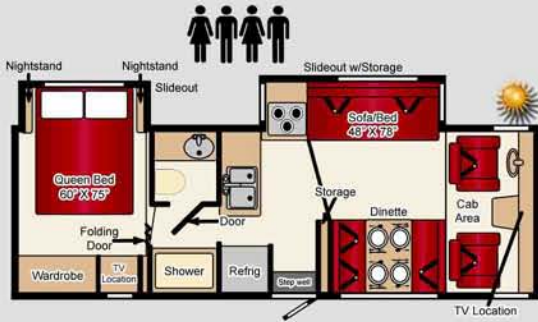

Carefree camping in the great outdoors.

This guaranteed up-to-date 29 foot model motorhome is highlighted by two slideout rooms, adding even more space to this already well equipped vehicle! The walk-around bed slides out, opening up to a large wardrobe and chest of drawers, as well as a vanity with a mirror. The living area also slides out, allowing for open floor space through the vehicle, even when the beds are converted for the night.