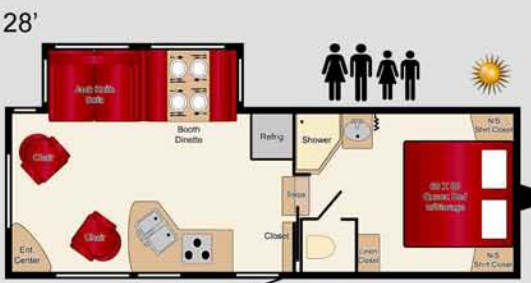

24', 26' & 28' 5th WHEEL & TRUCK

Make plans for adventure!

Light in weight, tons of benefits. Choose one of our three floor plans. The fifth wheel offers a lot of advantages that other RV's do not. Fifth wheels are the most spacious RV's available and have two-levels. A perfect mix of function and livability. You have a separate vehicle so all you have to do is unhitch and you are off in your truck for shopping or sightseeing excursions. Lightweight fifth wheels give the option of a lighter duty truck which optimizes your fuel efficiency. Our fifth wheel manufacturer has the only fifth wheels on the market with an 88 degree turning radius making navigation even easier. Our fifth wheels are delightfully easy to handle.

24'

26'

28'

NEW TO TRAVELAND RV RENTALS: RV TRUCK CAMPERS

Our truck camper will mount on a pick-up bed and go wherever the truck takes you. Truck Campers are our most compact RV rental vehicle available.