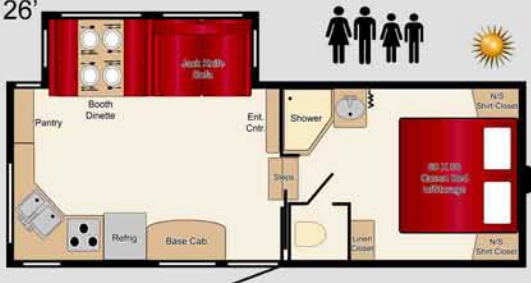

24', 26' & 28' 5th WHEEL & TRUCK

Make plans for adventure!

Light in weight, tons of benefits. Choose one of our three floor plans. The fifth wheel offers a lot of advantages that other RV's do not. Fifth wheels are the most spacious RV's available and have two-levels. A perfect mix of function and livability. You have a separate vehicle so all you have to do is unhitch and you are off in your truck for shopping or sightseeing excursions. Lightweight fifth wheels give the option of a lighter duty truck which optimizes your fuel efficiency. Our fifth wheel manufacturer has the only fifth wheels on the market with an 88 degree turning radius making navigation even easier. Our fifth wheels are delightfully easy to handle.

24'

26'

28'

NEW TO TRAVELAND RV RENTALS: RV TRUCK CAMPERS

Our truck camper will mount on a pick-up bed and go wherever the truck takes you. Truck Campers are our most compact RV rental vehicle available.