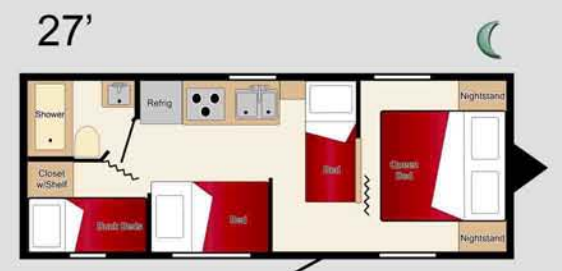

This convenience kit is standard equipment with all our R.V. rentals and includes:

- 3 pot set & pan, Corelle dishes, glassware, silverware, cooking utensils, mixing bowls, colander, juice jug, cone filter & coffee carafe, measuring cup, kettle, cutting board, tea towels, dishcloths, tablecloth, pot holders, clothesline, clothes hangers, butane lighter, toilet chemicals, RV toilet paper, flyswatter, cleaning items, bucket, dish detergent, cloth, pot scrubber, broom, dustpan, rubber gloves and more.